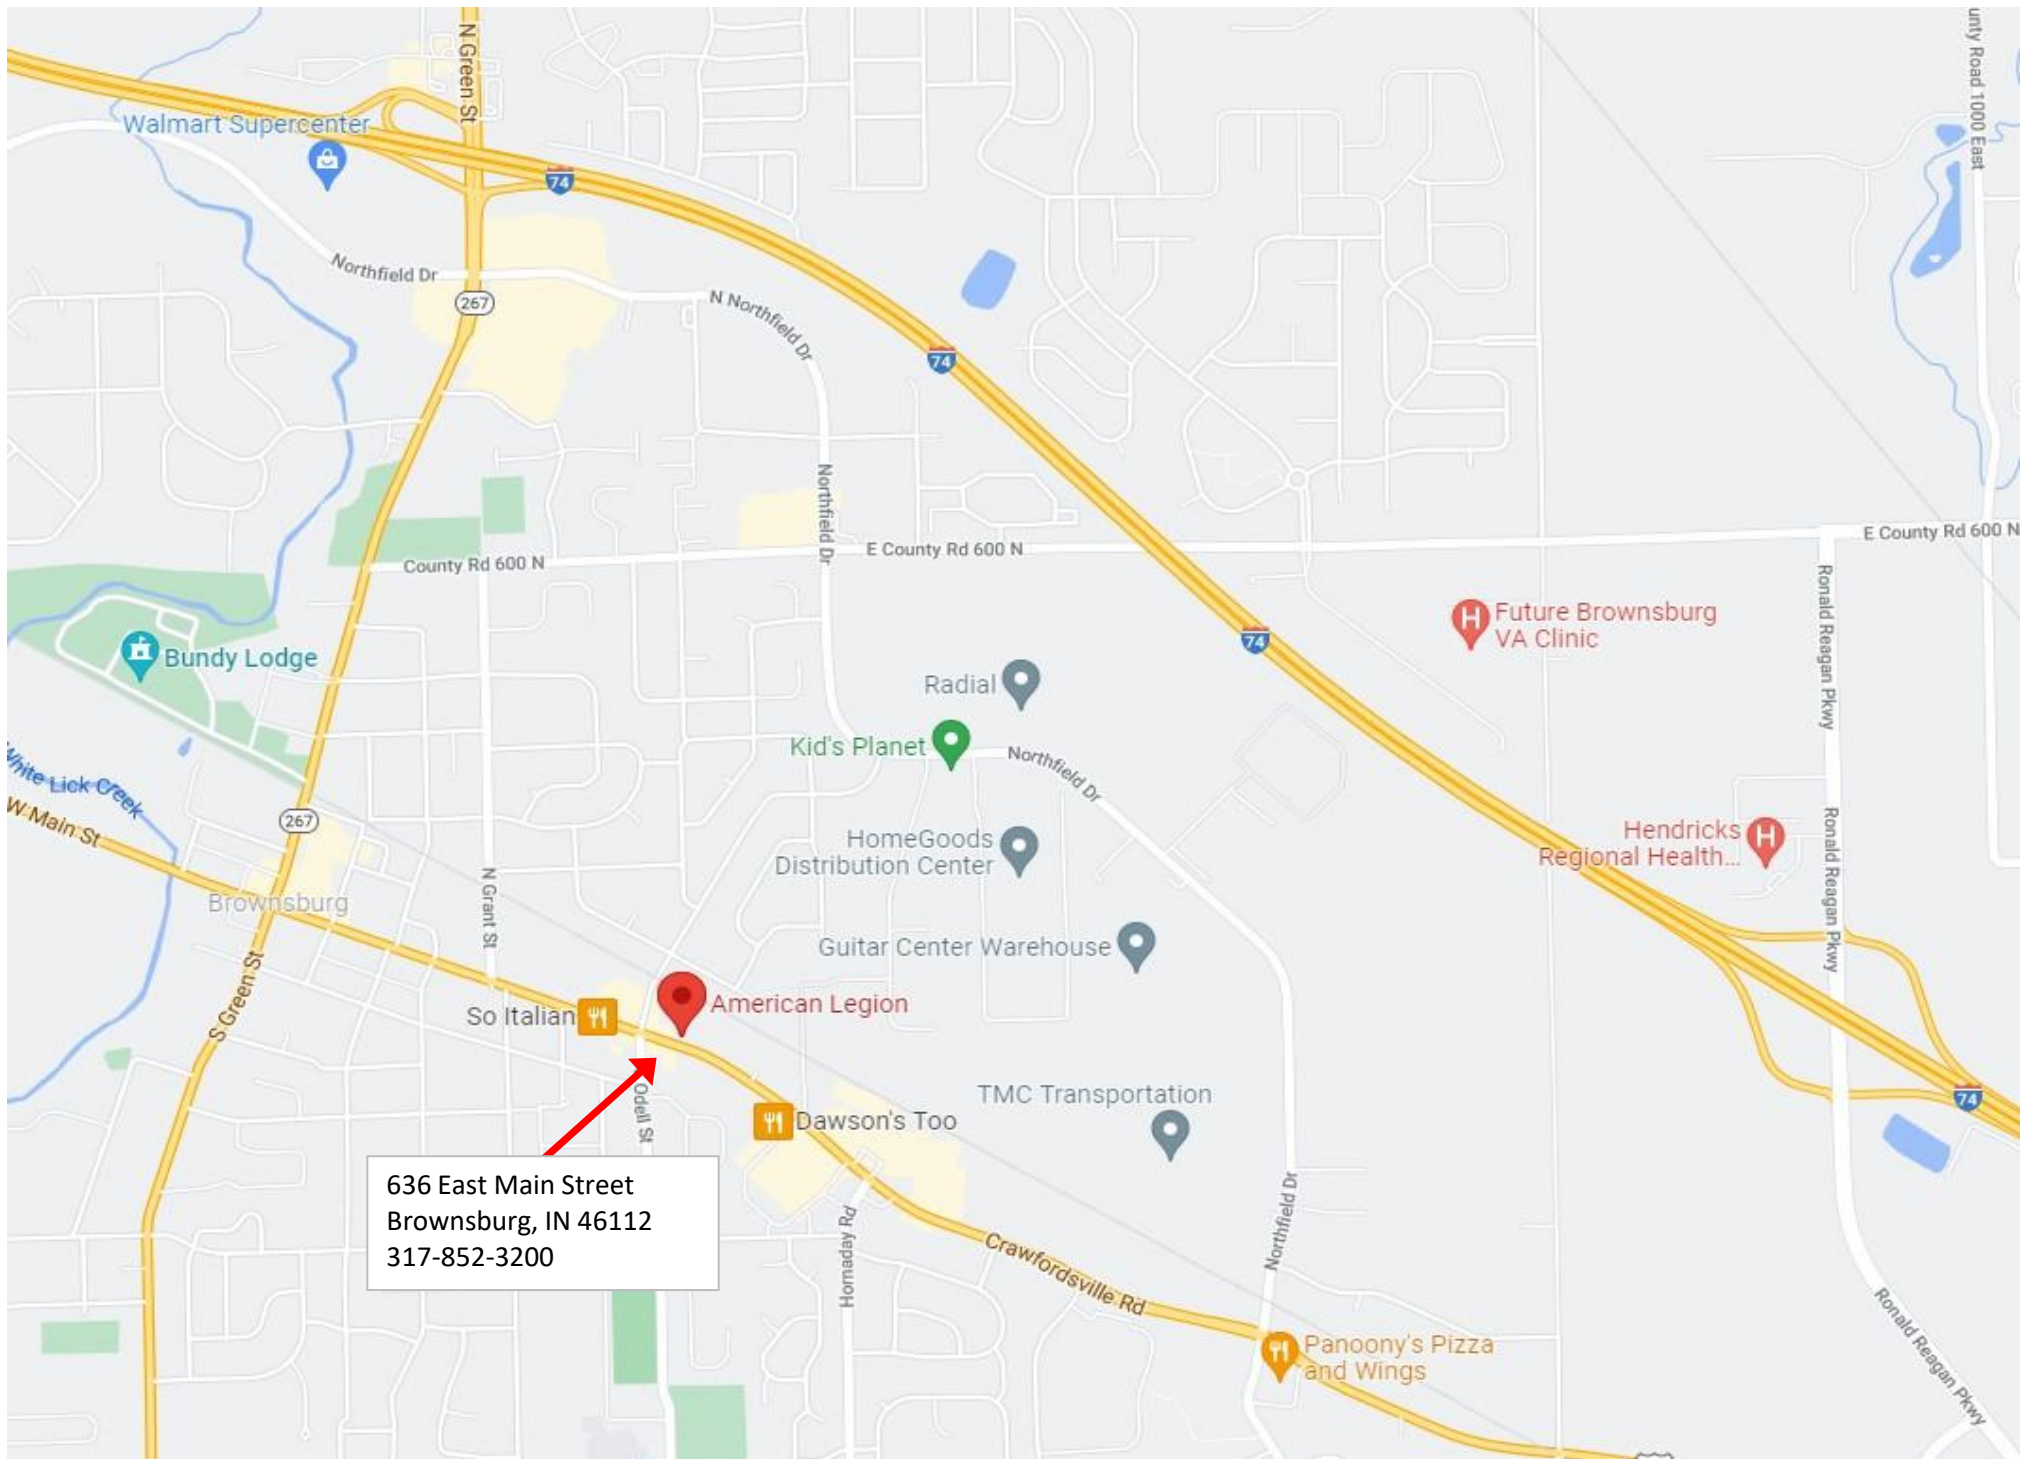

636 East Main Street
Brownsburg, IN 46112
317-852-3200